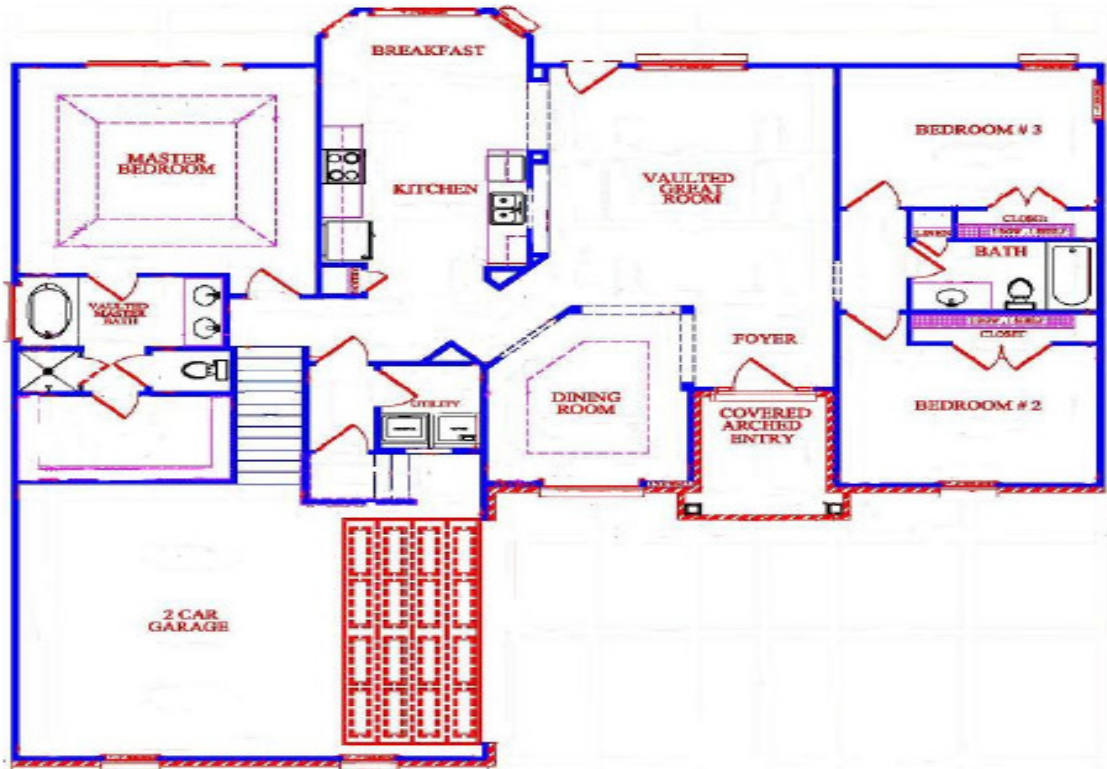

Sweetwater Estates

The Dempsey 1660 sq. ft.

Optional bonus room, 392 sq. ft.

THESE FLOOR PLANS ARE FOR ILLUSTRATIVE PURPOSES ONLY AND ARE NOT PART OF A LEGAL CONTRACT. FLOOR PLAN AND FEATURES MAY VARY AND ARE SUBJECT TO CHANGE WITHOUT NOTICE. SQUARE FOOTAGE INDICATED IS APPROXIMATE.