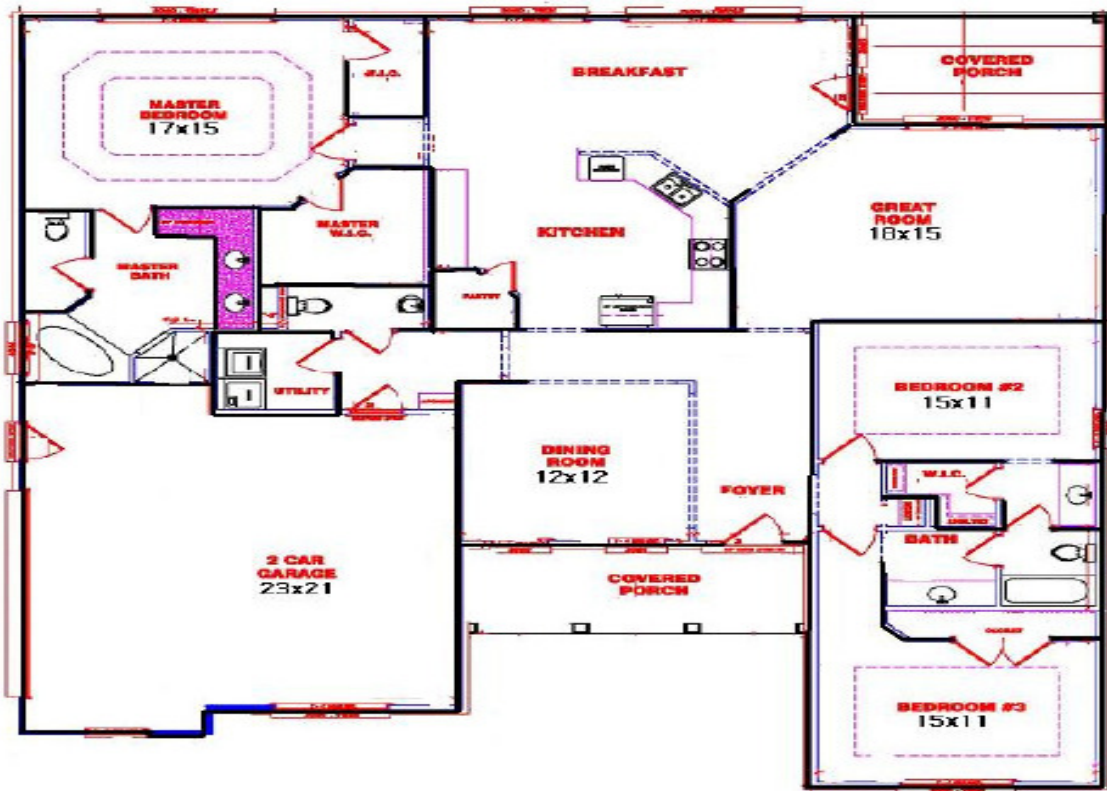

Sweetwater Estates

The Kennedy 2300 sq. ft.

Optional keeping room 200 sq. ft.

THESE FLOOR PLANS ARE FOR ILLUSTRATIVE PURPOSES ONLY AND ARE NOT PART OF A LEGAL CONTRACT. FLOOR PLAN AND FEATURES MAY VARY AND ARE SUBJECT TO CHANGE WITHOUT NOTICE. SQUARE FOOTAGE INDICATED IS APPROXIMATE.