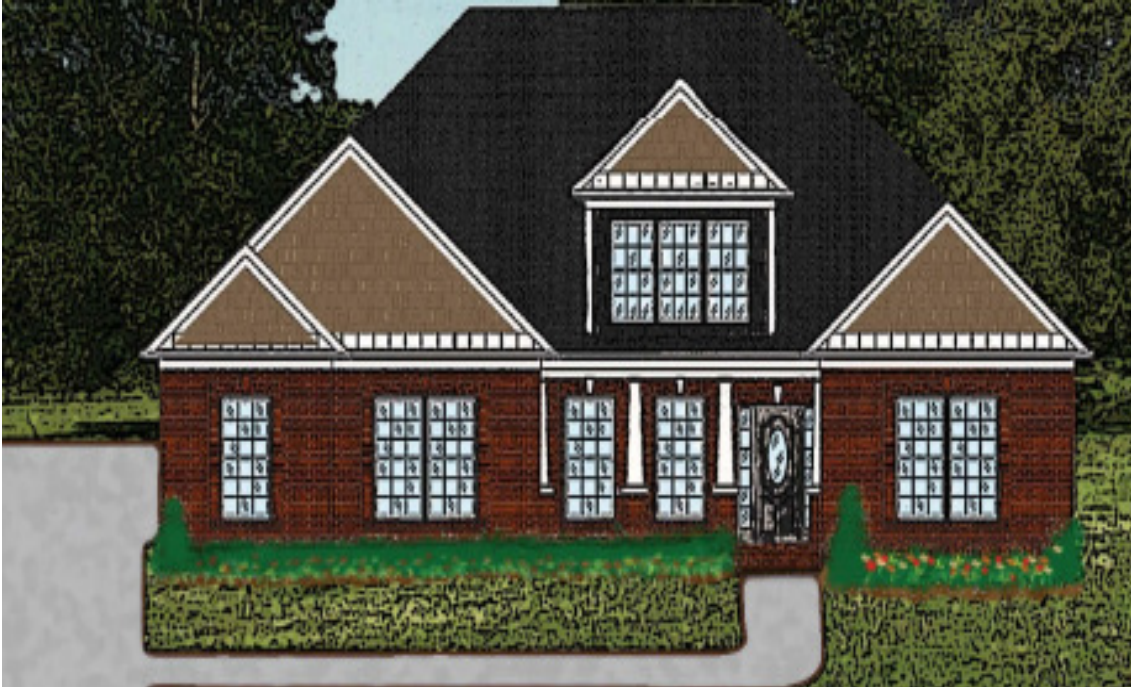

Sweetwater Estates

The Kennedy 2300 sq. ft.

Optional keeping room 200 sq. ft.

THESE FLOOR PLANS ARE FOR ILLUSTRATIVE PURPOSES ONLY AND ARE NOT PART OF A LEGAL CONTRACT. FLOOR PLAN AND FEATURES MAY VARY AND ARE SUBJECT TO CHANGE WITHOUT NOTICE. SQUARE FOOTAGE INDICATED IS APPROXIMATE.